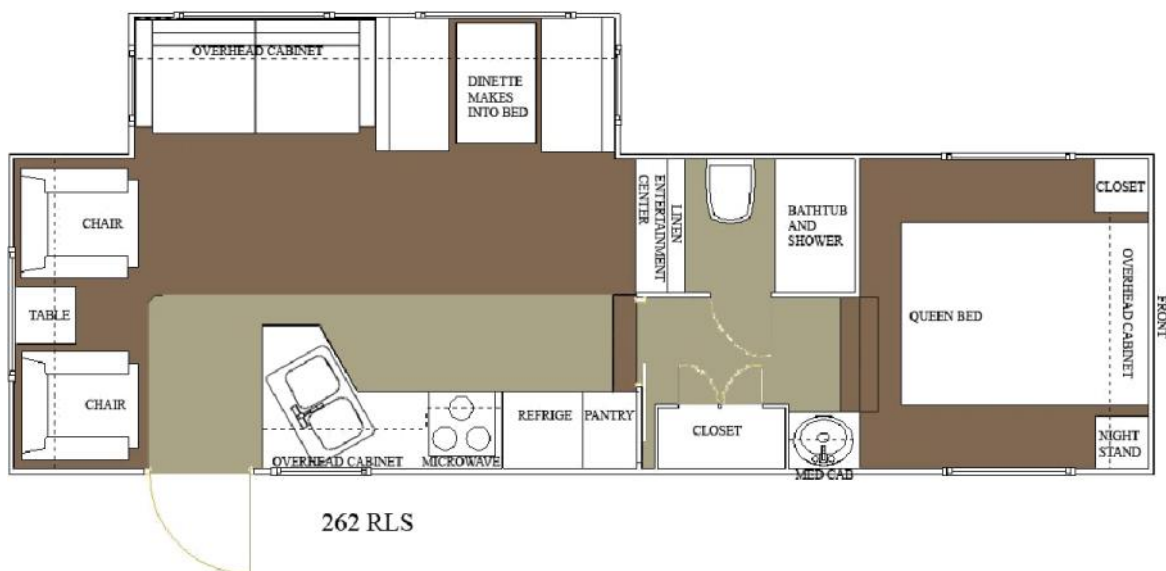

ALLEN CAMPER MFG. CO.

262 RLS

262 RLS 5th wheel Specifications

Gross vehicle weight rating	12000
Dry hitch weight	1800
Unloaded vehicle weight	7200
Cargo carrying capacity	4800
Exterior length	28'8"
Exterior width	8'
Exterior height	12'
Fresh water system	48
Gray water holding tank	38
Black water holding tank	33
Refrigerator	6'
Propane tank LPG	15gal