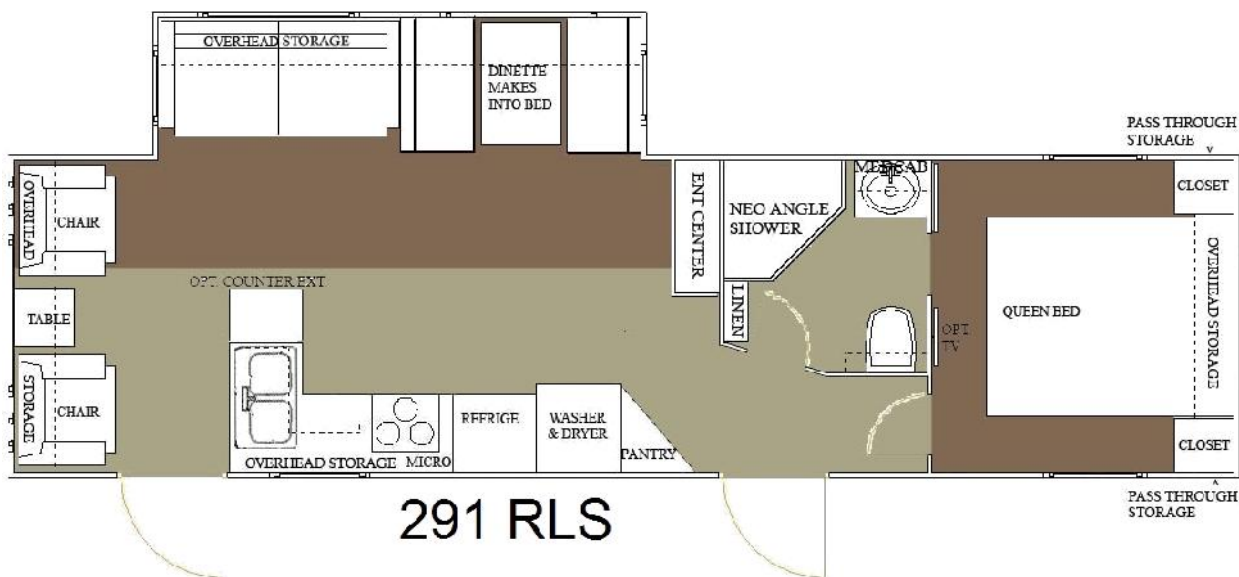

### 291RLS Travel Trailer Specifications

Gross vehicle weight rating	11000
Dry hitch weight	950
Unloaded vehicle weight	7100
Cargo carrying capacity	3900
Exterior length	33'4"
Exterior width	8'
Exterior height	11'
Fresh water system	42
Gray water holding tank	38
Black water holding tank	38
Refrigerator	6'
Propane tank LPG	15 gal