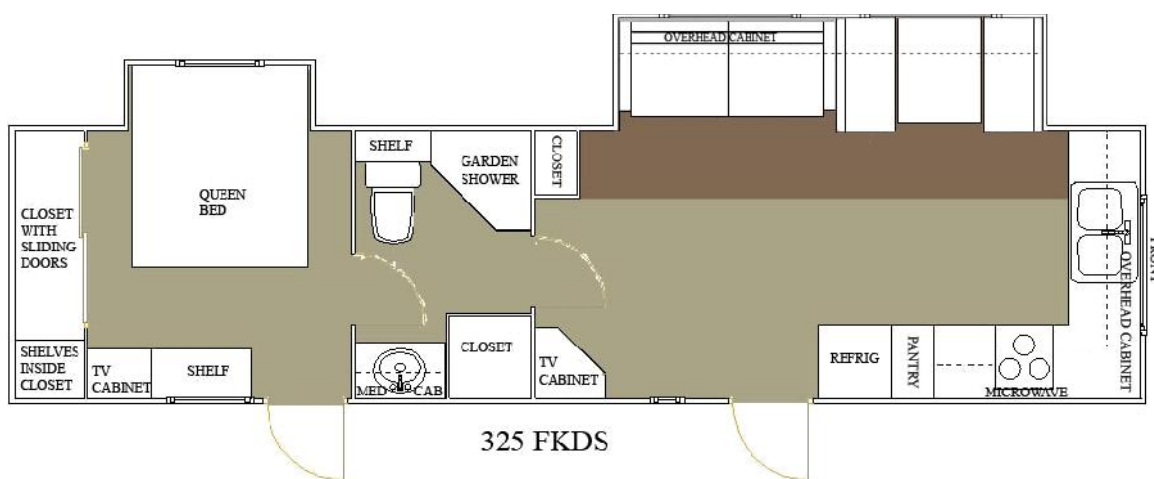

ALLEN CAMPER MFG. CO.

325 FKDS

325FKDS Travel Trailer Specifications

Gross vehicle weight rating	11500
Dry hitch weight	1000
Unloaded vehicle weight	7375
Cargo carrying capacity	3765
Exterior length	34'5"
Exterior width	8'
Exterior height	11'
Fresh water system	42
Gray water holding tank	38
Black water holding tank	30
Refrigerator	6'
Propane tank LPG	15 gal