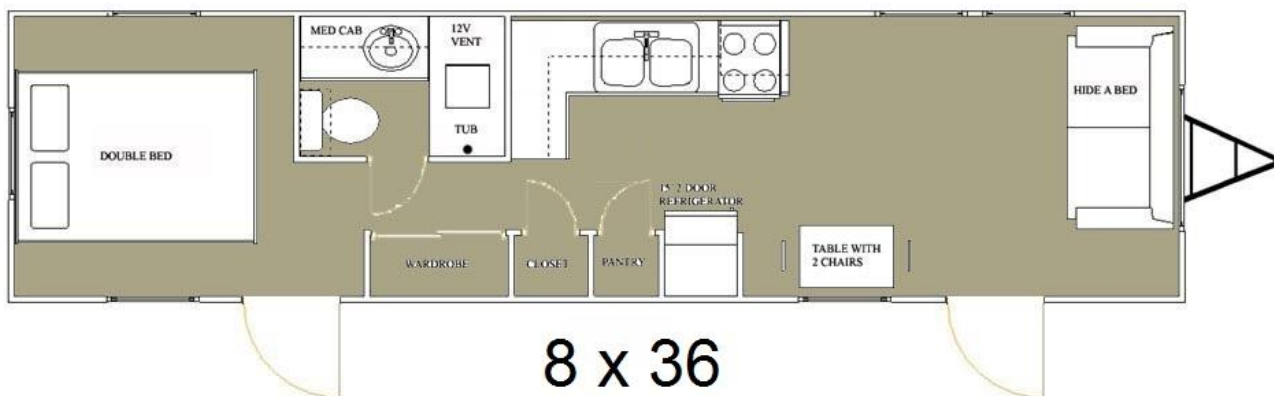

ALLEN CAMPER MFG. CO.

8 x 36'

8 x 36 Park Model Specifications

Gross vehicle weight rating	10000
Dry hitch weight	1500
Unloaded vehicle weight	5800
Cargo carrying capacity	4200
Exterior length	36'
Exterior width	8'
Exterior height	11'