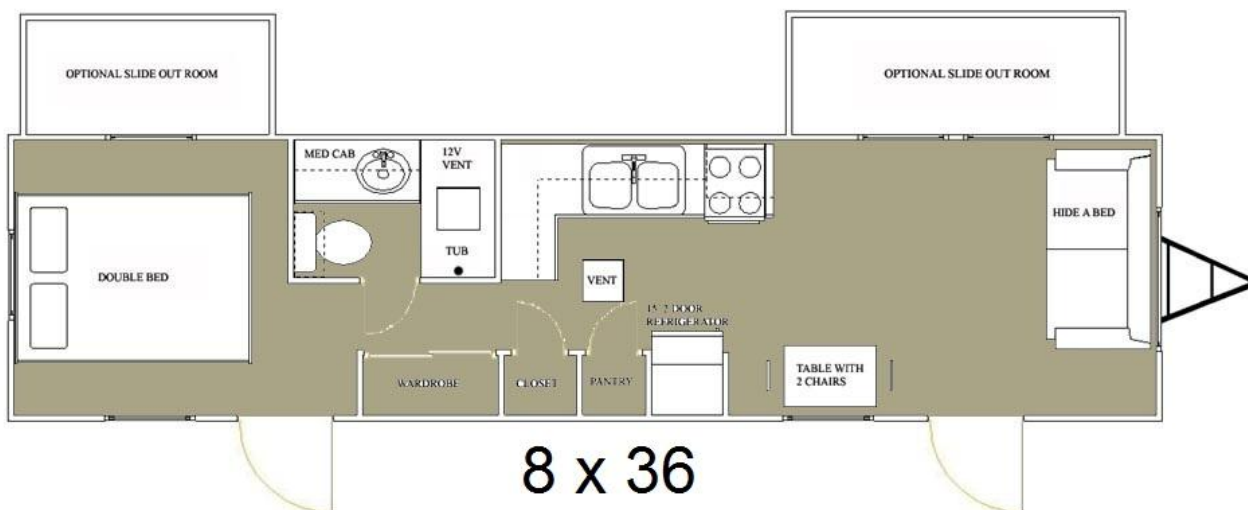

ALLEN CAMPER MFG. CO.

8 x 36'

8 x 36

8 x 36 Park Model Specifications

Gross vehicle weight rating	10000
Dry hitch weight	1600
Unloaded vehicle weight	5800
Cargo carrying capacity	4200
Exterior length	36'
Exterior width	8'
Exterior height	11'6"